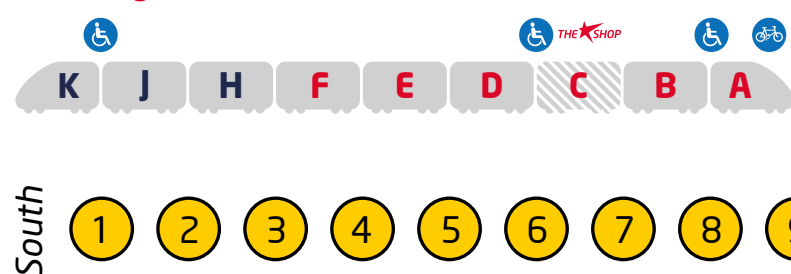

Useful info

Boarding your train

Use our handy platform zone numbers to help you catch your Virgin train as easily and quickly as possible

11 coach Pendolino

9 coach Pendolino

Travelling southbound

Travelling northbound

Super Voyagers

- First Class
- Standard
- Unreserved

5 coach Super Voyager

10 coach Super Voyager

If you're unsure where to stand or which train you're catching... just ask our staff

Please keep in mind this is a guide and sometimes our trains may have to stop in different locations which will affect where to board.