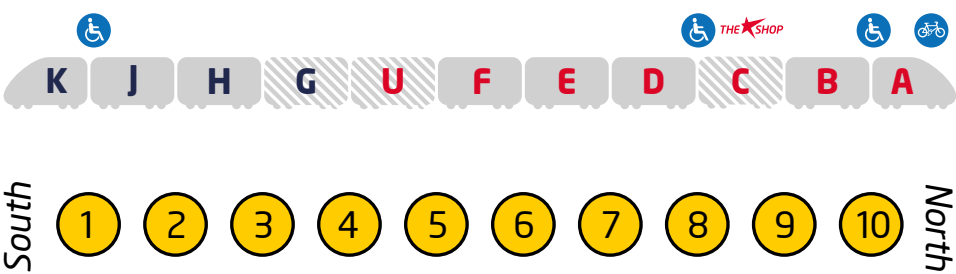

Useful info

Boarding your train

Use our handy platform zone numbers to help you catch your Virgin train as easily and quickly as possible

11 coach Pendolino

9 coach Pendolino

Travelling southbound

Travelling northbound

Super Voyagers

- First Class
- Standard
- Unreserved

5 coach Super Voyager

10 coach Super Voyager

If you're unsure where to stand or which train you're catching... just ask our staff

Please keep in mind this is a guide and sometimes our trains may have to stop in different locations which will affect where to board.