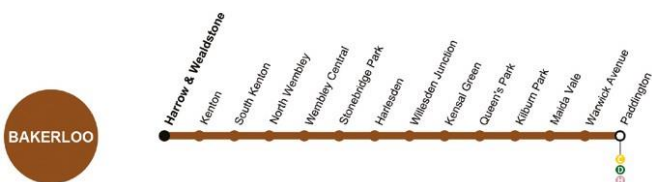

Friday 19 April

London Euston is closed

There will be no services to or from London Euston.

Arrangements have been made for your tickets to be valid on London Undergrounds Bakerloo Line between Harrow & Wealdstone and Paddington, please allow up to 45 minutes for this journey.

If you require onward travel beyond Paddington on London Underground, please purchase your London Underground ticket before you travel, or at Paddington.

Rugby to Birmingham International

Rail replacement coaches will operate between Rugby – Coventry – Birmingham International.

Service pattern -

One service per hour in each direction between;

Birmingham International to / from Glasgow Central / Edinburgh.

Harrow & Wealdstone to / from Liverpool Lime Street.

Harrow & Wealdstone to / from Manchester Piccadilly via Stoke-on-Trent.

Harrow & Wealdstone to / from Preston.

A limited service will operate between Milton Keynes Central / Crewe to / from Holyhead.