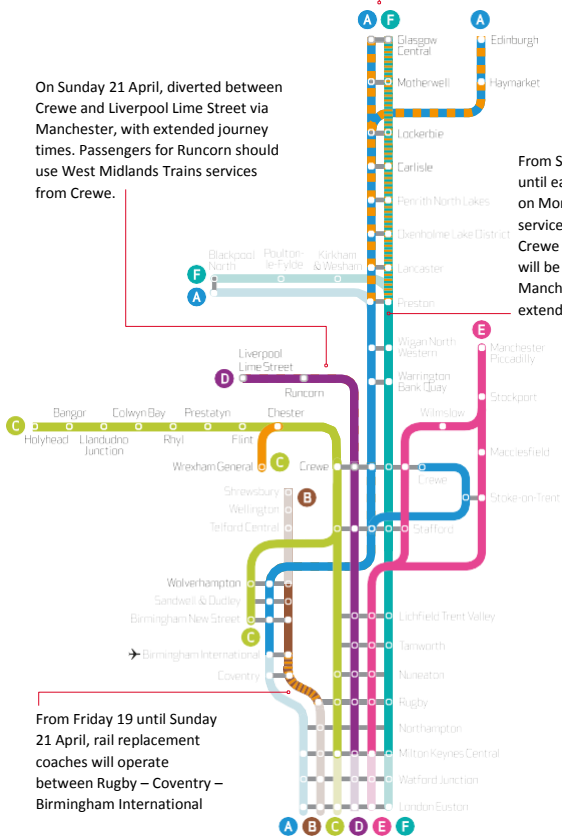

Virgin Trains Network

From Saturday 20 until Monday 22 April, rail replacement coaches will operate between Preston / Lancaster and Glasgow Central / Edinburgh

On Sunday 21 April, diverted between Crewe and Liverpool Lime Street via Manchester, with extended journey times. Passengers for Runcorn should use West Midlands Trains services from Crewe.

From Saturday 20 until early afternoon on Monday 22 April, services between Crewe and Preston will be diverted via Manchester, with extended journey times

From Friday 19 until Sunday 21 April, rail replacement coaches will operate between Rugby – Coventry – Birmingham International

Whilst most engineering work is completed on time; some projects do overrun by varying amounts of time at very short notice. For last minute service changes, please visit us at

virgintrains.com

Or nationalrail.co.uk (click on 'changes to train times').

Or call National Rail Enquiries on 03457 48 49 50

Most of the work contained within this booklet is in connection with the continued update and improvement of our network infrastructure.

Published February 2019. All details correct at time of going to press.

Published by West Coast Trains Limited, a subsidiary of the VirginRail Group Limited. Registered in England No. 3007940. Registered office: The Battleship Building, 176 Harrow Road, London, W2 6NB.